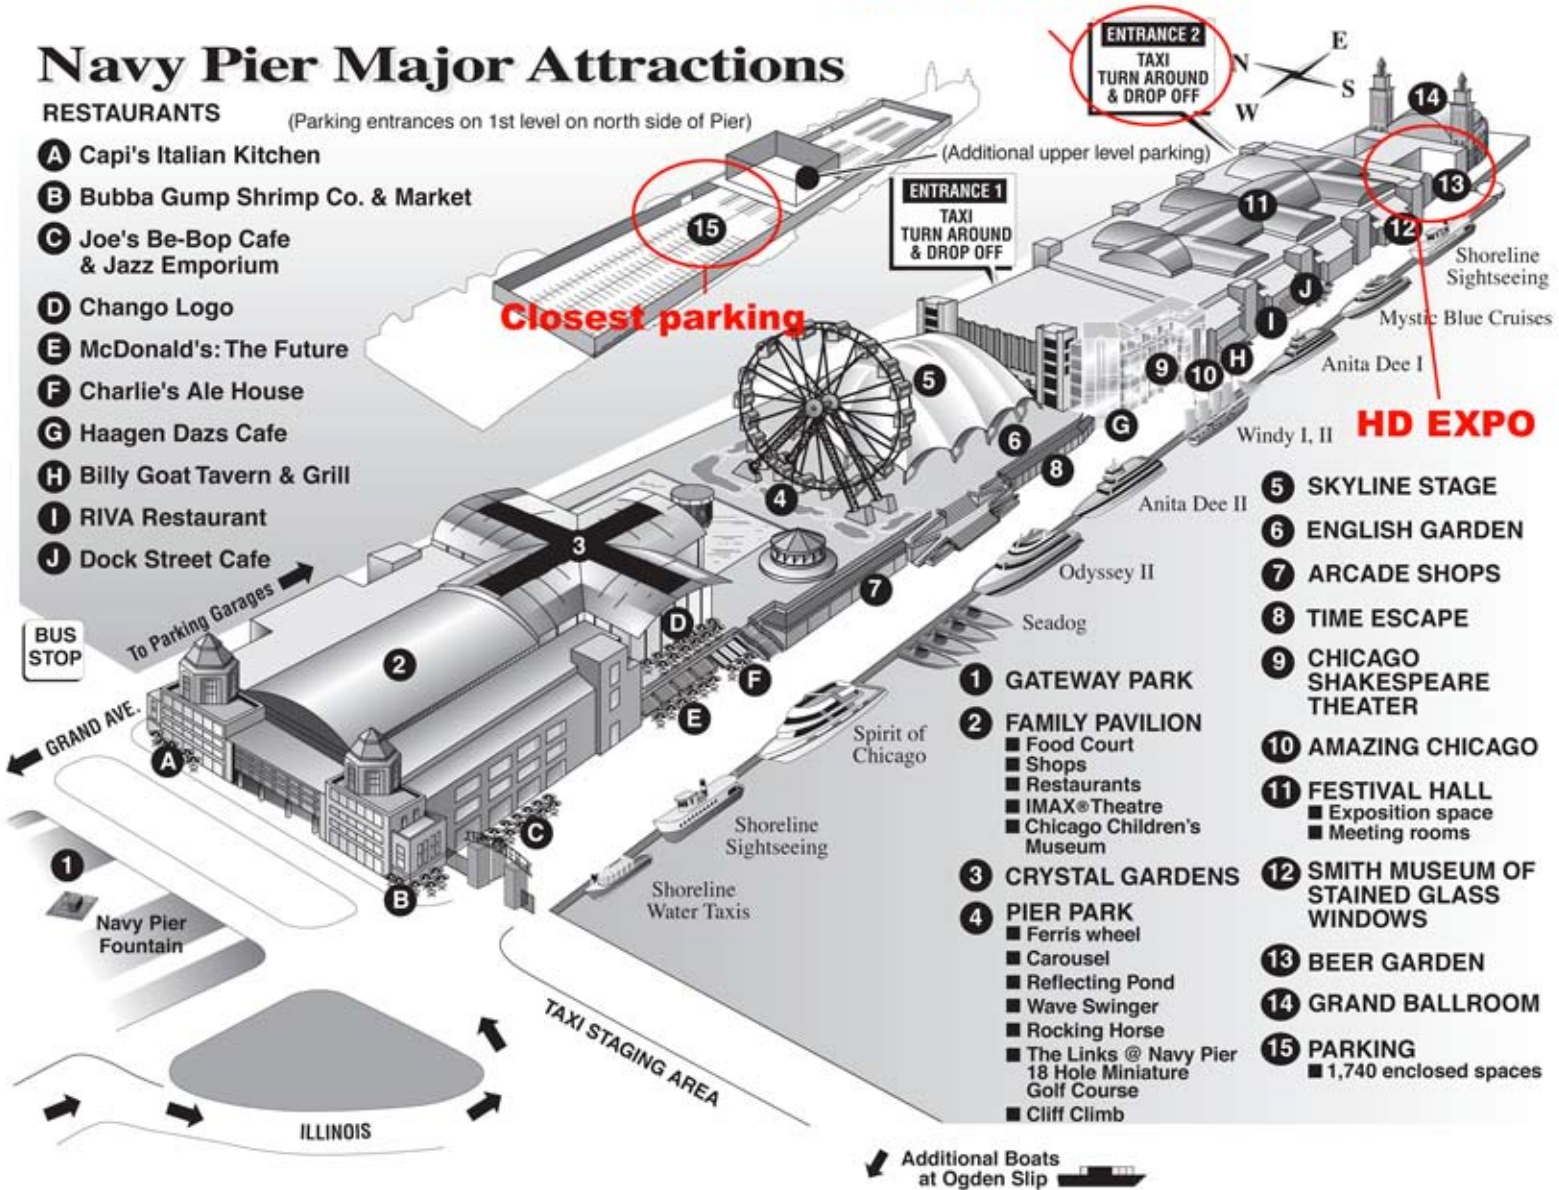

Closest taxi drop off

Navy Pier Major Attractions

RESTAURANTS

(Parking entrances on 1st level on north side of Pier)

- A** Capi's Italian Kitchen
- B** Bubba Gump Shrimp Co. & Market
- C** Joe's Be-Bop Cafe & Jazz Emporium
- D** Chango Logo
- E** McDonald's: The Future
- F** Charlie's Ale House
- G** Haagen Dazs Cafe
- H** Billy Goat Tavern & Grill
- I** RIVA Restaurant
- J** Dock Street Cafe

Closest parking

ENTRANCE 2
TAXI
TURN AROUND
& DROP OFF

ENTRANCE 1
TAXI
TURN AROUND
& DROP OFF

HD EXPO

- 5** SKYLINE STAGE
- 6** ENGLISH GARDEN
- 7** ARCADE SHOPS
- 8** TIME ESCAPE
- 9** CHICAGO SHAKESPEARE THEATER
- 10** AMAZING CHICAGO
- 11** FESTIVAL HALL
 - Exposition space
 - Meeting rooms
- 12** SMITH MUSEUM OF STAINED GLASS WINDOWS
- 13** BEER GARDEN
- 14** GRAND BALLROOM
- 15** PARKING
 - 1,740 enclosed spaces

Additional Boats at Ogden Slip